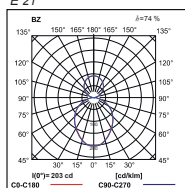

MATRIX LED

MATRIX LED

MATRIX LED UP&DOWN
2600LM/4400LM PLX/MICRO-PRM
E 21

h(m)	φ(m)	cp	cp=49°	E _v (lux)
1	2.30			858
2	4.60			214
3	6.90			95
4	9.20			53
5	11.5			34

Wymiary / Dimensions / Les dimensions