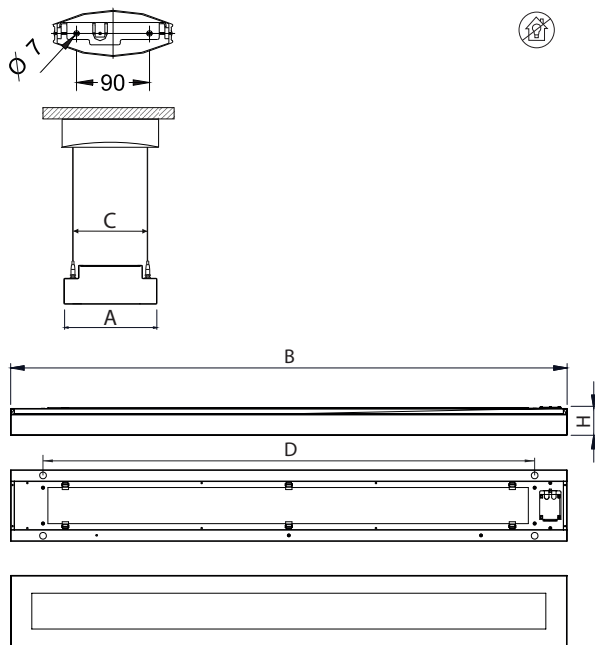

MATRIX LED LINIA

MATRIX LED LINIA

Wymiary / Dimensions / Les dimensions

Φ [lm]	A (mm)	B (mm)	H (mm)	C (mm)	D (mm)
LED UP//LED DOWN					
2600//2600/4400/5200/8800	160	1245	62	128	1100
4400//2600/4400/5200/8800	160	1245	62	128	1100
-//2600/4400/5200/8800	160	1245	62	128	1100