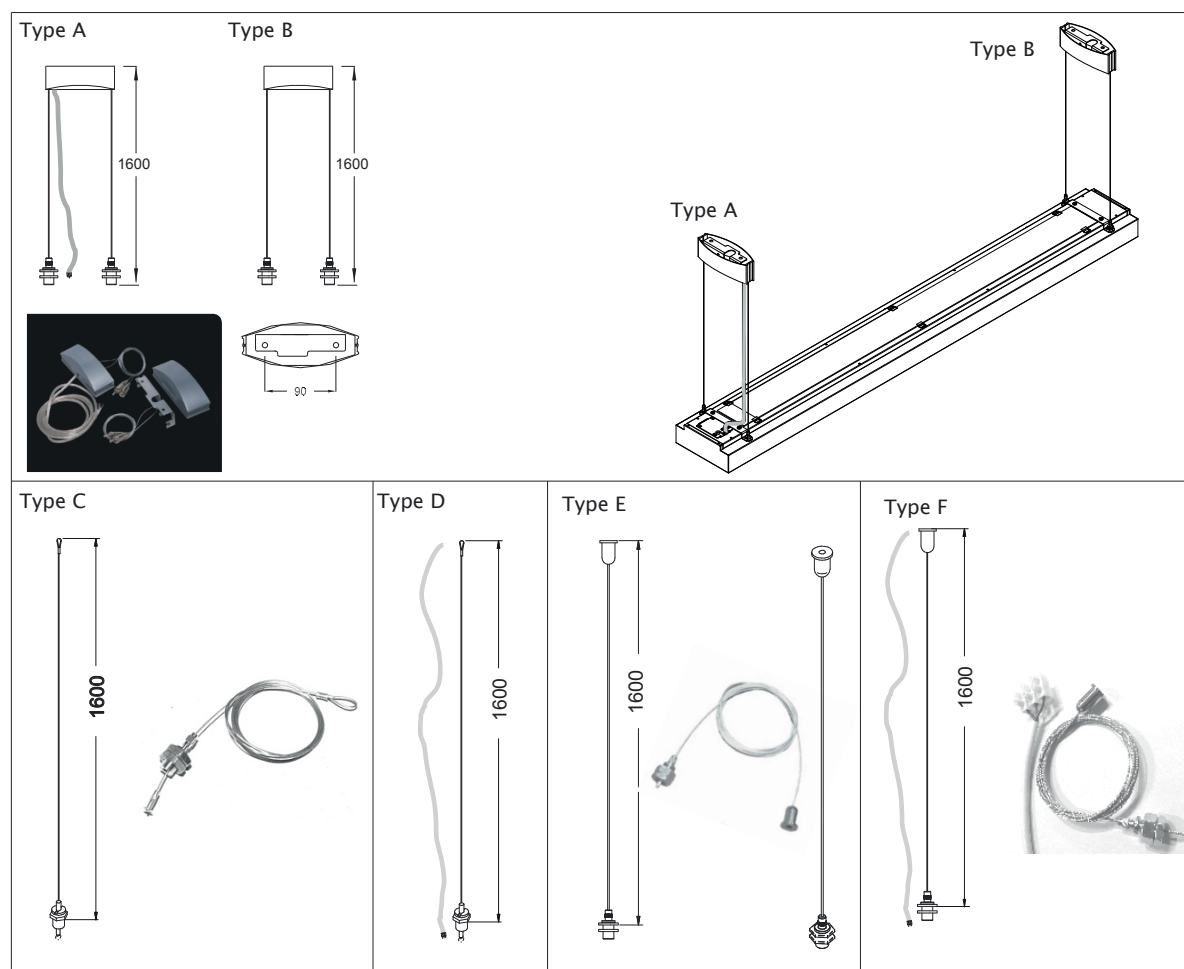

Opcje oprawy/Luminaire options/Les options des couleurs

Przesłony / Diffuser / Diffuseurs:

PLX przesłona opalizowana PMMA
PMMA opal diffuser / diffuseur opale PMMA

Micro-PRM przesłona mikropryzmatyczna
micro-prismatic diffuser / diffuseur microprismatique

Układ zasilający / Control gear / Ballasts:

E zasilacz
driver / le système d'alimentation électrique

EDD zasilacz DIM DALI
DIM DALI driver / le système d'alimentation DIM DALI

Zawiesia/Suspension/Les élingues

Luminaire	Colors	Suspension with connection	EAN	Type
Matrix	□	3 poles	5904215625841	A+B
Matrix	■	3 poles	5904215619918	A+B
Matrix	■	3 poles	5902107063566	A+B
Matrix	□	5 poles (dimnable)	5904215624233	A+B
Matrix	■	5 poles (dimnable)	5904215620716	A+B
Matrix	■	5 poles (dimnable)	5902107063573	A+B
Matrix	□	6 poles	5907674068051	A
Matrix	■	6 poles	5907674069003	A
Matrix	■	6 poles	5902023864384	A
Matrix	□	-	5904215632849	B
Matrix	■	-	5904215628569	B
Matrix	■	-	5902107063580	B
Matrix	-	-	5902107025625	C
Matrix	-	3 poles	5907674084112	D
Matrix	-	5 poles (dimnable)	5907674089124	D
Matrix	-	-	5902107025595	E
Matrix	-	3 poles	5902107025601	F
Matrix	-	5 poles (dimnable)	5902107025618	F