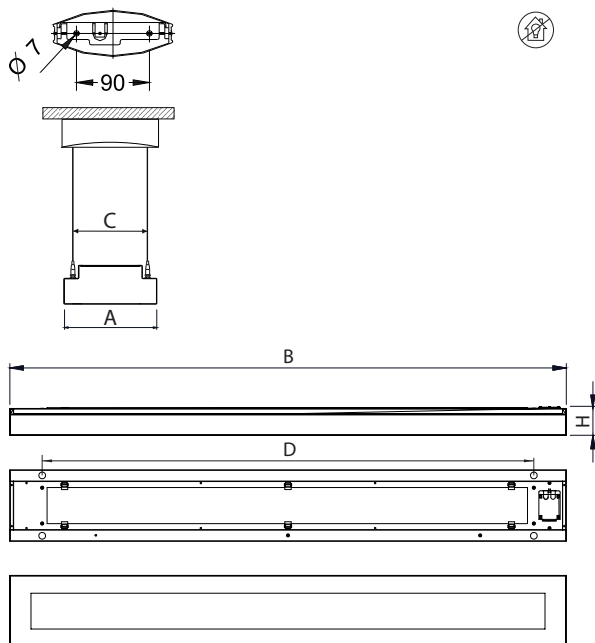

MATRIX LED

MATRIX LED

MATRIX LED UP&DOWN
2600LM/4400LM PLX/MICRO-PRM
E 21

h(m)	φ(m)	cp	cp=49°	E _v (lux)
1	2.30			858
2	4.60			214
3	6.90			95
4	9.20			53
5	11.5			34

Wymiary / Dimensions / Les dimensions

Φ [mm]	A (mm)	B (mm)	H (mm)	C (mm)	D (mm)
--------	--------	--------	--------	--------	--------

LED UP//LED DOWN	A (mm)	B (mm)	H (mm)	C (mm)	D (mm)
2600//2600/4400/5200/8800	160	1245	62	128	1100
4400//2600/4400/5200/8800	160	1245	62	128	1100
-//2600/4400/5200/8800	160	1245	62	128	1100