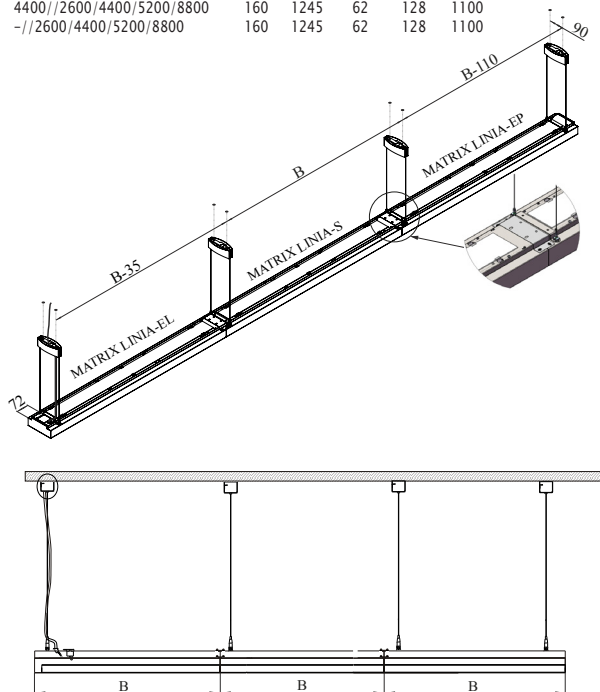

MATRIX LED LINIA

MATRIX LED LINIA

Wymiary / Dimensions / Les dimensions

Φ [lm]	A (mm)	B (mm)	H (mm)	C (mm)	D (mm)
LED UP//LED DOWN					
2600//2600/4400/5200/8800	160	1245	62	128	1100
4400//2600/4400/5200/8800	160	1245	62	128	1100
-//2600/4400/5200/8800	160	1245	62	128	1100